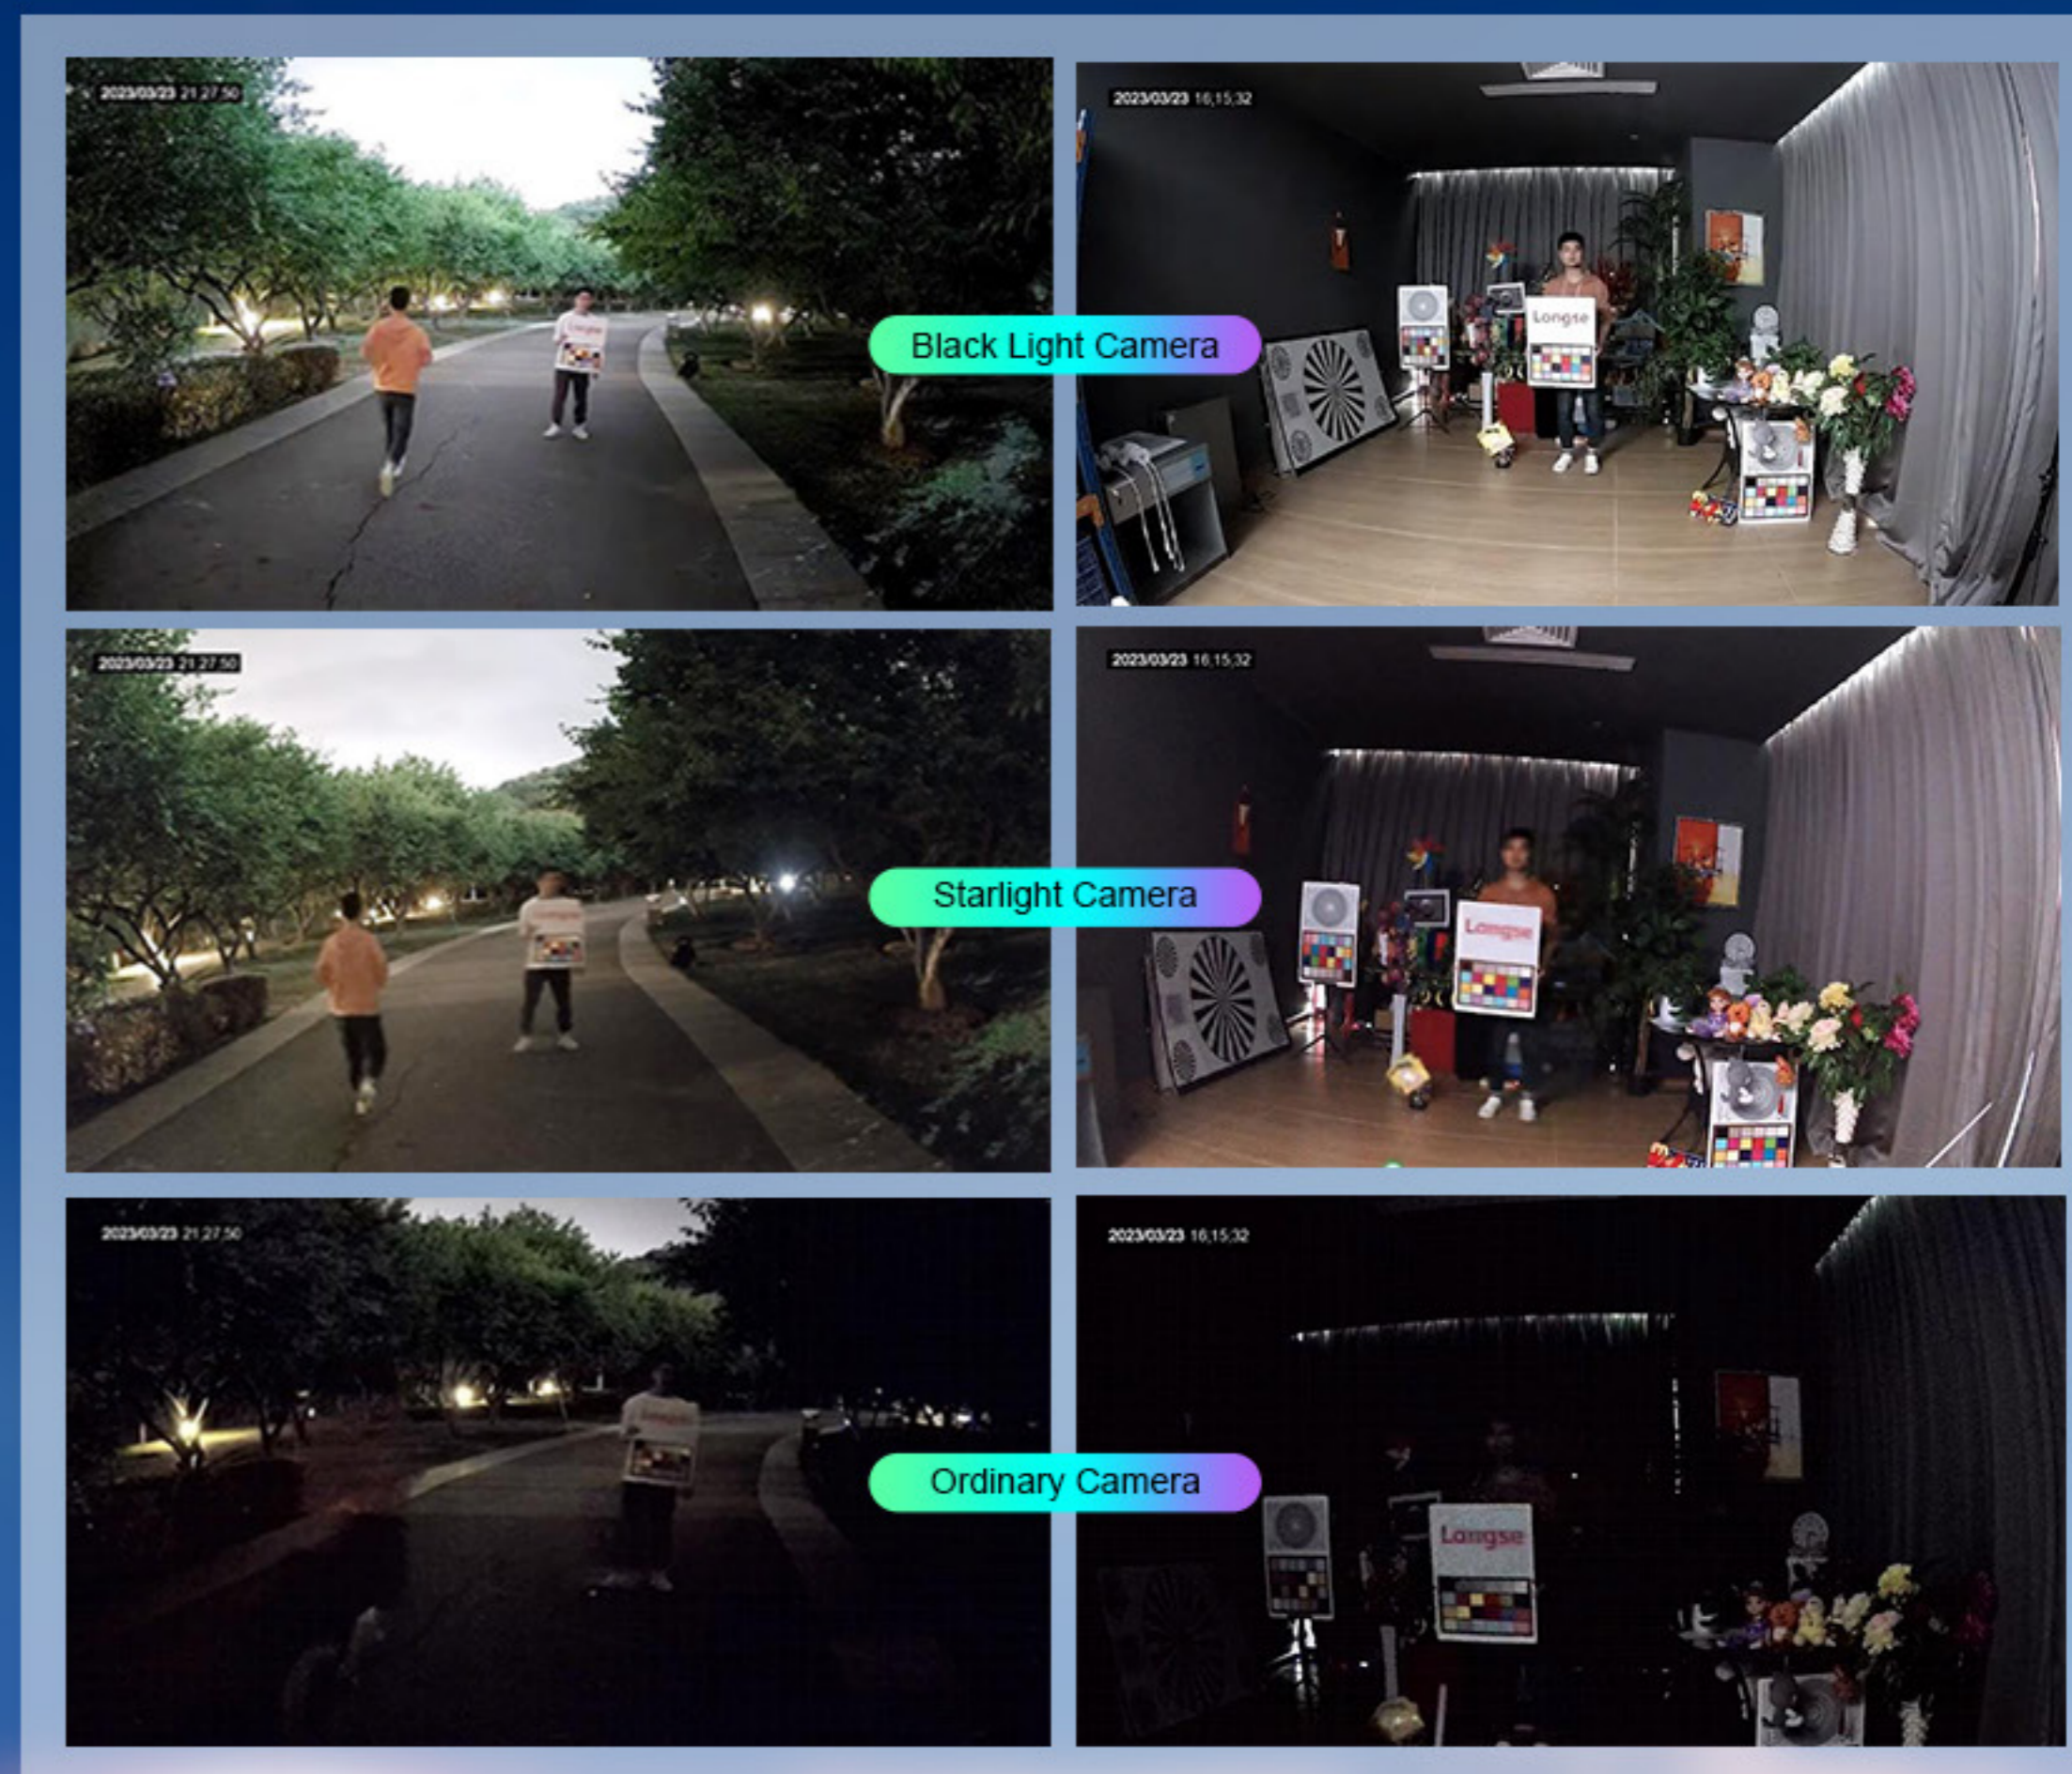

Product Show

More Secure More Intelligent

November / 2023

Longse

AI ISP

Black Light Full Color

With AI ISP, users can get realistic image quality even in dark environments.

Longse

Longse

AI ISP

BLACK LIGHT FULL COLOR

PRO SERIES IP CAMERA

AI ISP intelligently analyzes application scene information, dynamically adjusts image parameters, and outputs images with higher clarity and better fidelity.

Smart Analytics

-  Wandering Detection
-  Gathering Detection
-  Zone Intrusion
-  Line-cross Detection
-  Entering Detection / Leaving Detection
-  Face Detection
-  Face Capture
-  License Plate Recognition
-  People Flow Statistics