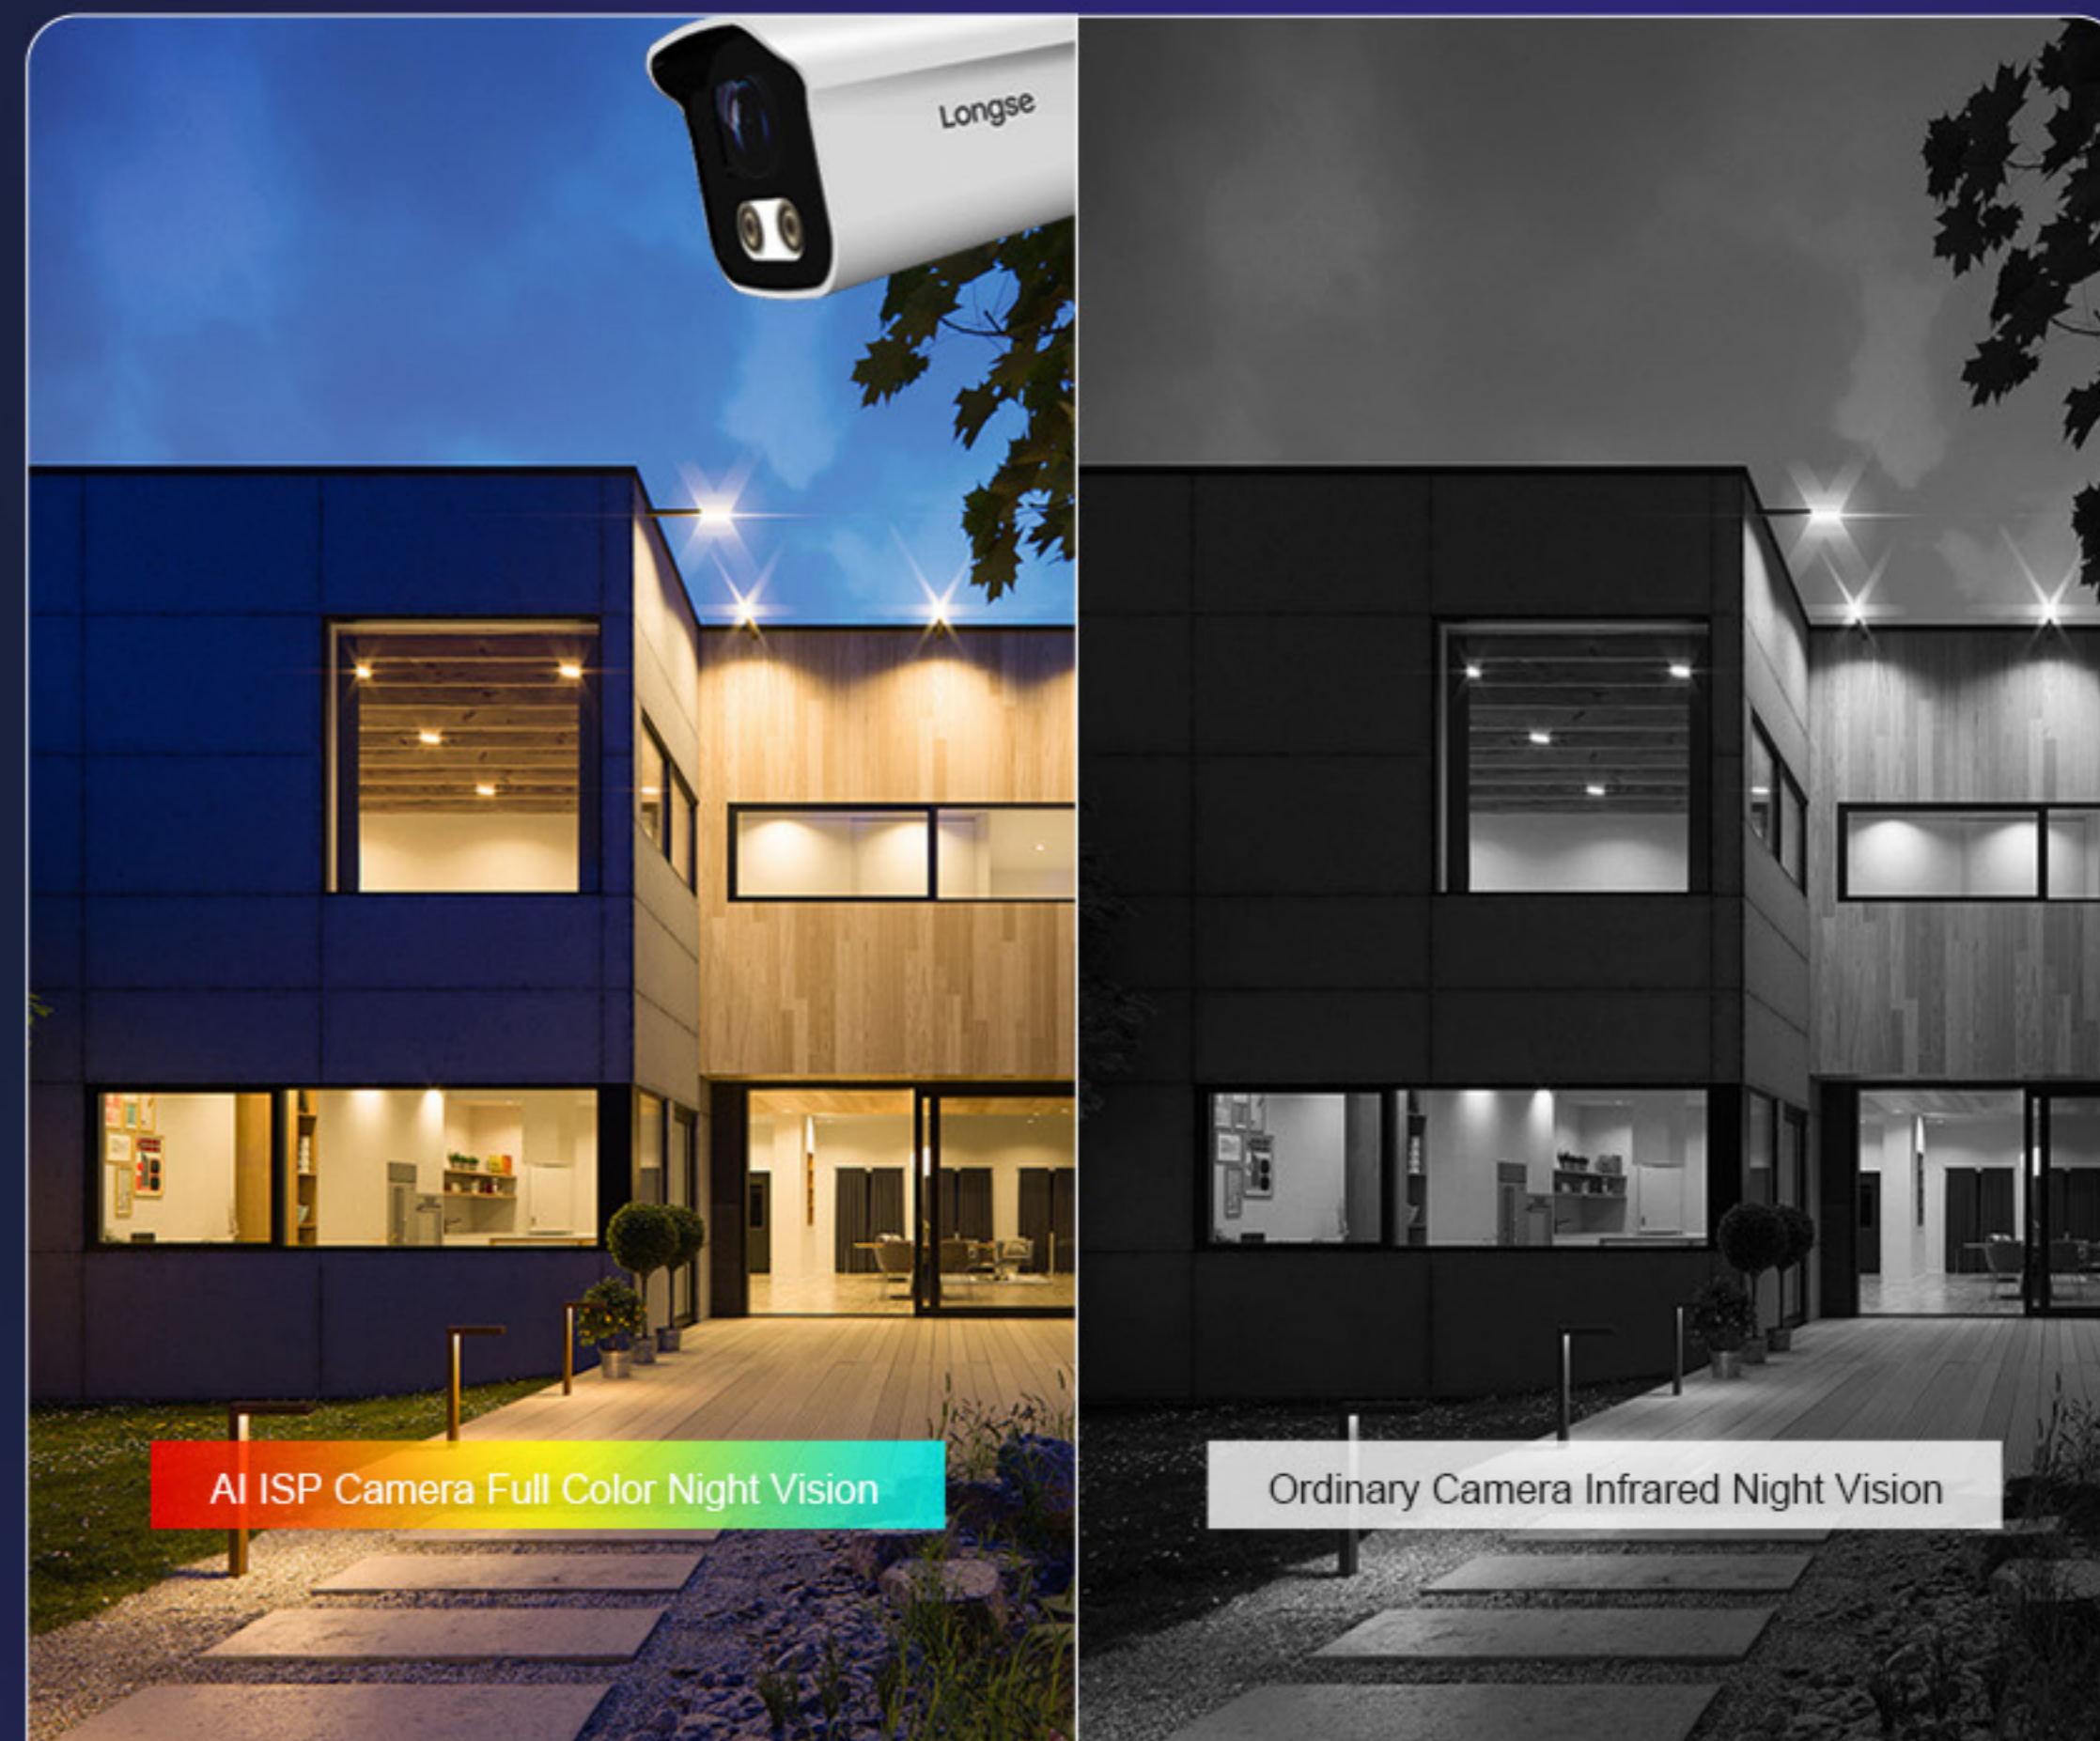

Longse

AI ISP

BLACK LIGHT FULL COLOR

PRO SERIES IP CAMERA

AI ISP intelligently analyzes application scene information, dynamically adjusts image parameters, and outputs images with higher clarity and better fidelity.

4MP

Starlight COMS

HDR

High-Dynamic Range

F1.0

Large aperture lens

AI ISP

4MP Black Light Full-color Camera

Smart Analytics

-  Wandering Detection
-  Gathering Detection
-  Zone Intrusion
-  Line-cross Detection
-  Entering Detection / Leaving Detection
-  Face Detection
-  Face Capture
-  License Plate Recognition
-  People Flow Statistics

Longse

AI ISP

BLACK LIGHT FULL-COLOR CAMERA

ENJOY BETTER EXPERIENCE

- * 24/7 Clear Color Image
- * Advanced AI ISP Technology
- * Excellent Performance
- * Rapid Installation
- * Efficient Management
- * Affordable Price